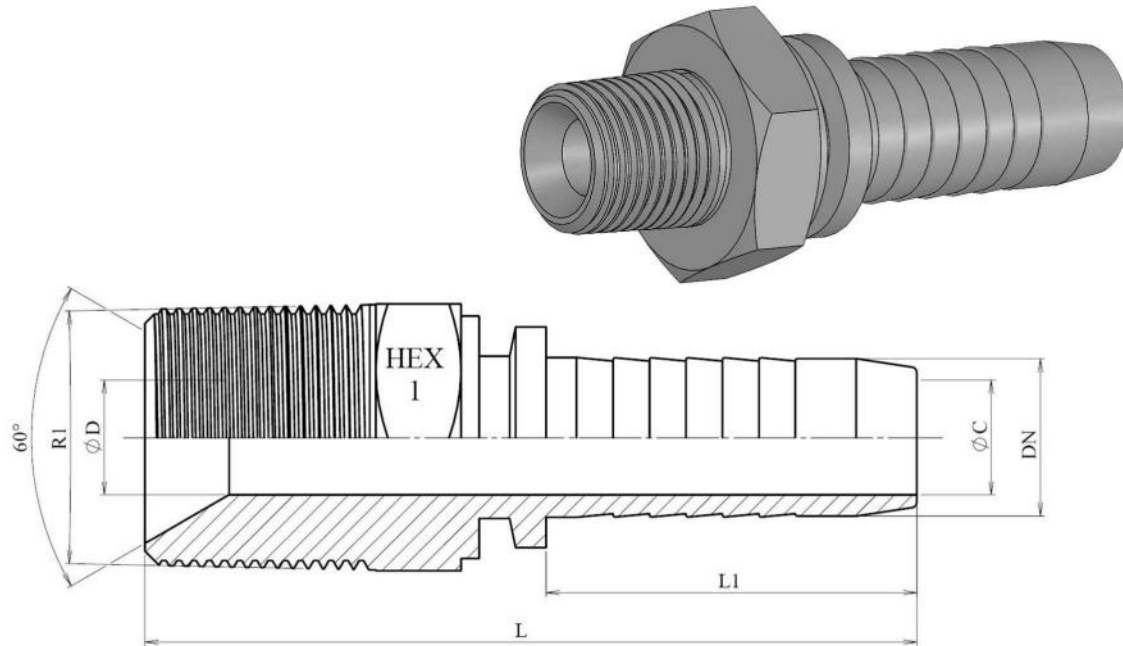

**NPT Male pipe straight**

Stainless Steel AISI 316-L

1/1

Part n°	DN	R1	L	L1	HEX 1	ØC	ØD
841610204	1/4"	1/8" NPT	49.5	28	14	4	4
841610403	3/16"	1/4" NPT	49.5	24	14	3	6
841610404	1/4"	1/4" NPT	54	28	17	4	4
841610405	5/16"	1/4" NPT	54.3	28	17	5.5	5.5
841610406	3/8"	1/4" NPT	56	29.5	17	7	7
841610604	1/4"	3/8" NPT	55.5	28	19	4	7
841610605	5/16"	3/8" NPT	55.8	28	19	5.5	9
841610606	3/8"	3/8" NPT	57.5	29.5	19	7	7
841610608	1/2"	3/8" NPT	59	30.5	22	9.5	7
841610806	3/8"	1/2" NPT	62	29.5	22	7	12
841610808	1/2"	1/2" NPT	63.5	30.5	22	9.5	9.5
841610810	5/8"	1/2" NPT	67.3	34	22	12	12
841611208	1/2"	3/4" NPT	68.5	30.5	30	9.5	9.5
841611210	5/8"	3/4" NPT	71.3	34	30	12	12
841611212	3/4"	3/4" NPT	78.5	39	30	15	15
841611612	3/4"	1" NPT	81	39	36	15	15
841611616	1"	1" NPT	90	47	36	19	19
841612016	1"	1"1/4 NPT	97	47	46	19	19
841612020	1"1/4	1"1/4 NPT	106	54.5	46	26	26
841612420	1"1/4	1"1/2 NPT	103	54.5	50	26	26
841612424	1"1/2	1"1/2 NPT	106.5	58	50	32	32
841613232	2"	2" NPT	123.5	72	65	44	44